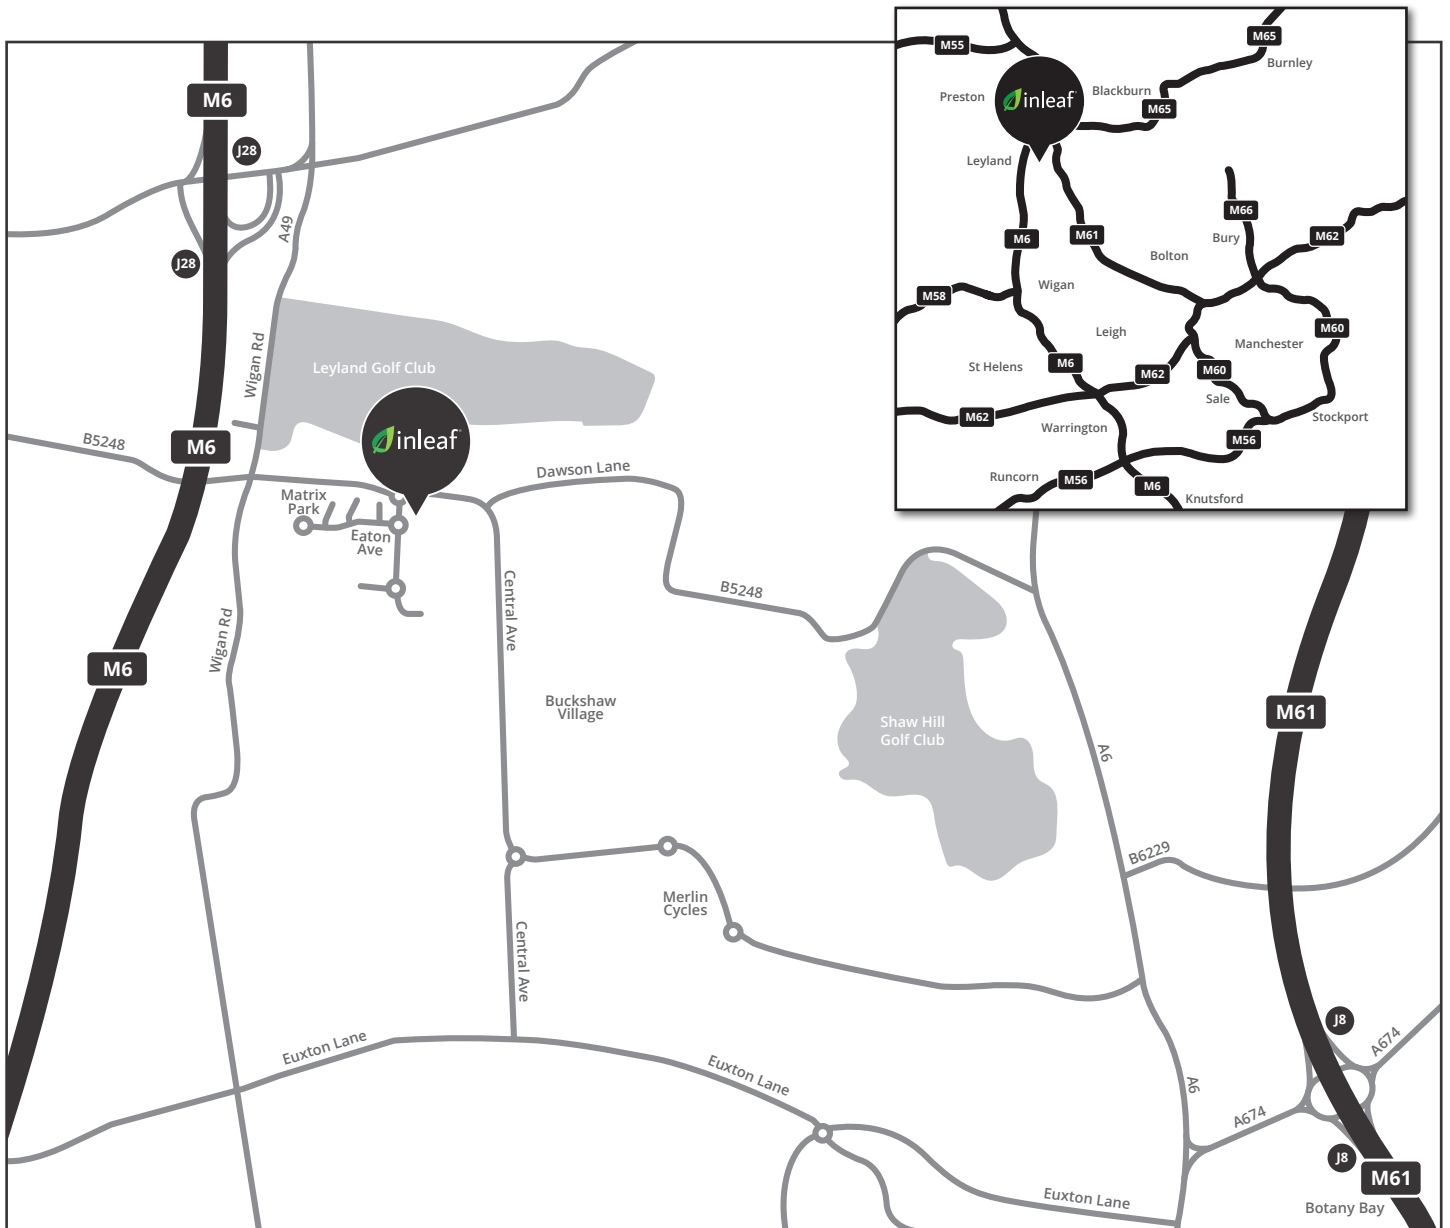

# How to find us

## By car

Junction 28 of the M6 (Leyland)  
Junction 8 of the M61 (Chorley)

## By train

We are a 15 minute walk or short taxi journey from Buckshaw Parkway station **BSV** on the line between Preston and Manchester.

## By air

Manchester International Airport **MAN** is the closest airport hub with regular train connections to Buckshaw Parkway station (above).